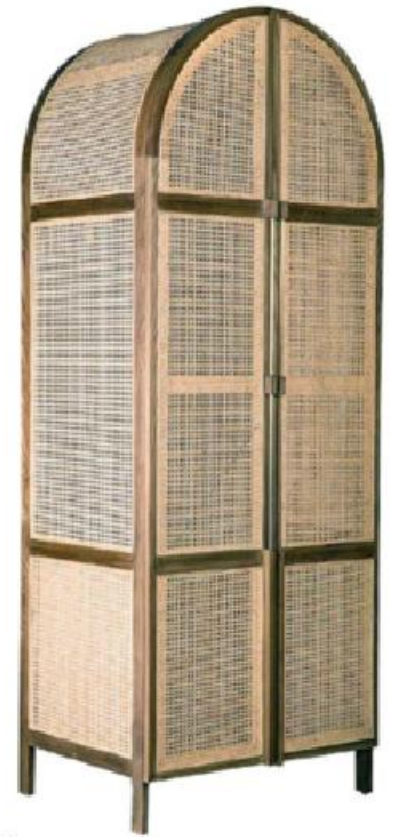

THERE'S NO PLACE LIKE HOME

10+ HOMES ACROSS THE GLOBE

CREAMS & BROWNS

Warm tones, distressed finishes and subtle aesthetics, with this country special issue of TIHG, explore the colours which can totally make your decor space look cozy and homely. Take a look and get inspired!

Research: Yukti Kasera

CLOCKWISE FROM Plushious Velvet Ivory Bedspread*, The French Bedroom Company, Luxor, ₹1,77,118; Magnat; Windsor Armchair in Vintage Wicker*, Ochre At Home; Wicker Wooden Base Sofa*, Beyond Designs; Karma Rug from Lene Bierre*, Sweetpea & Willow
*prices on request.